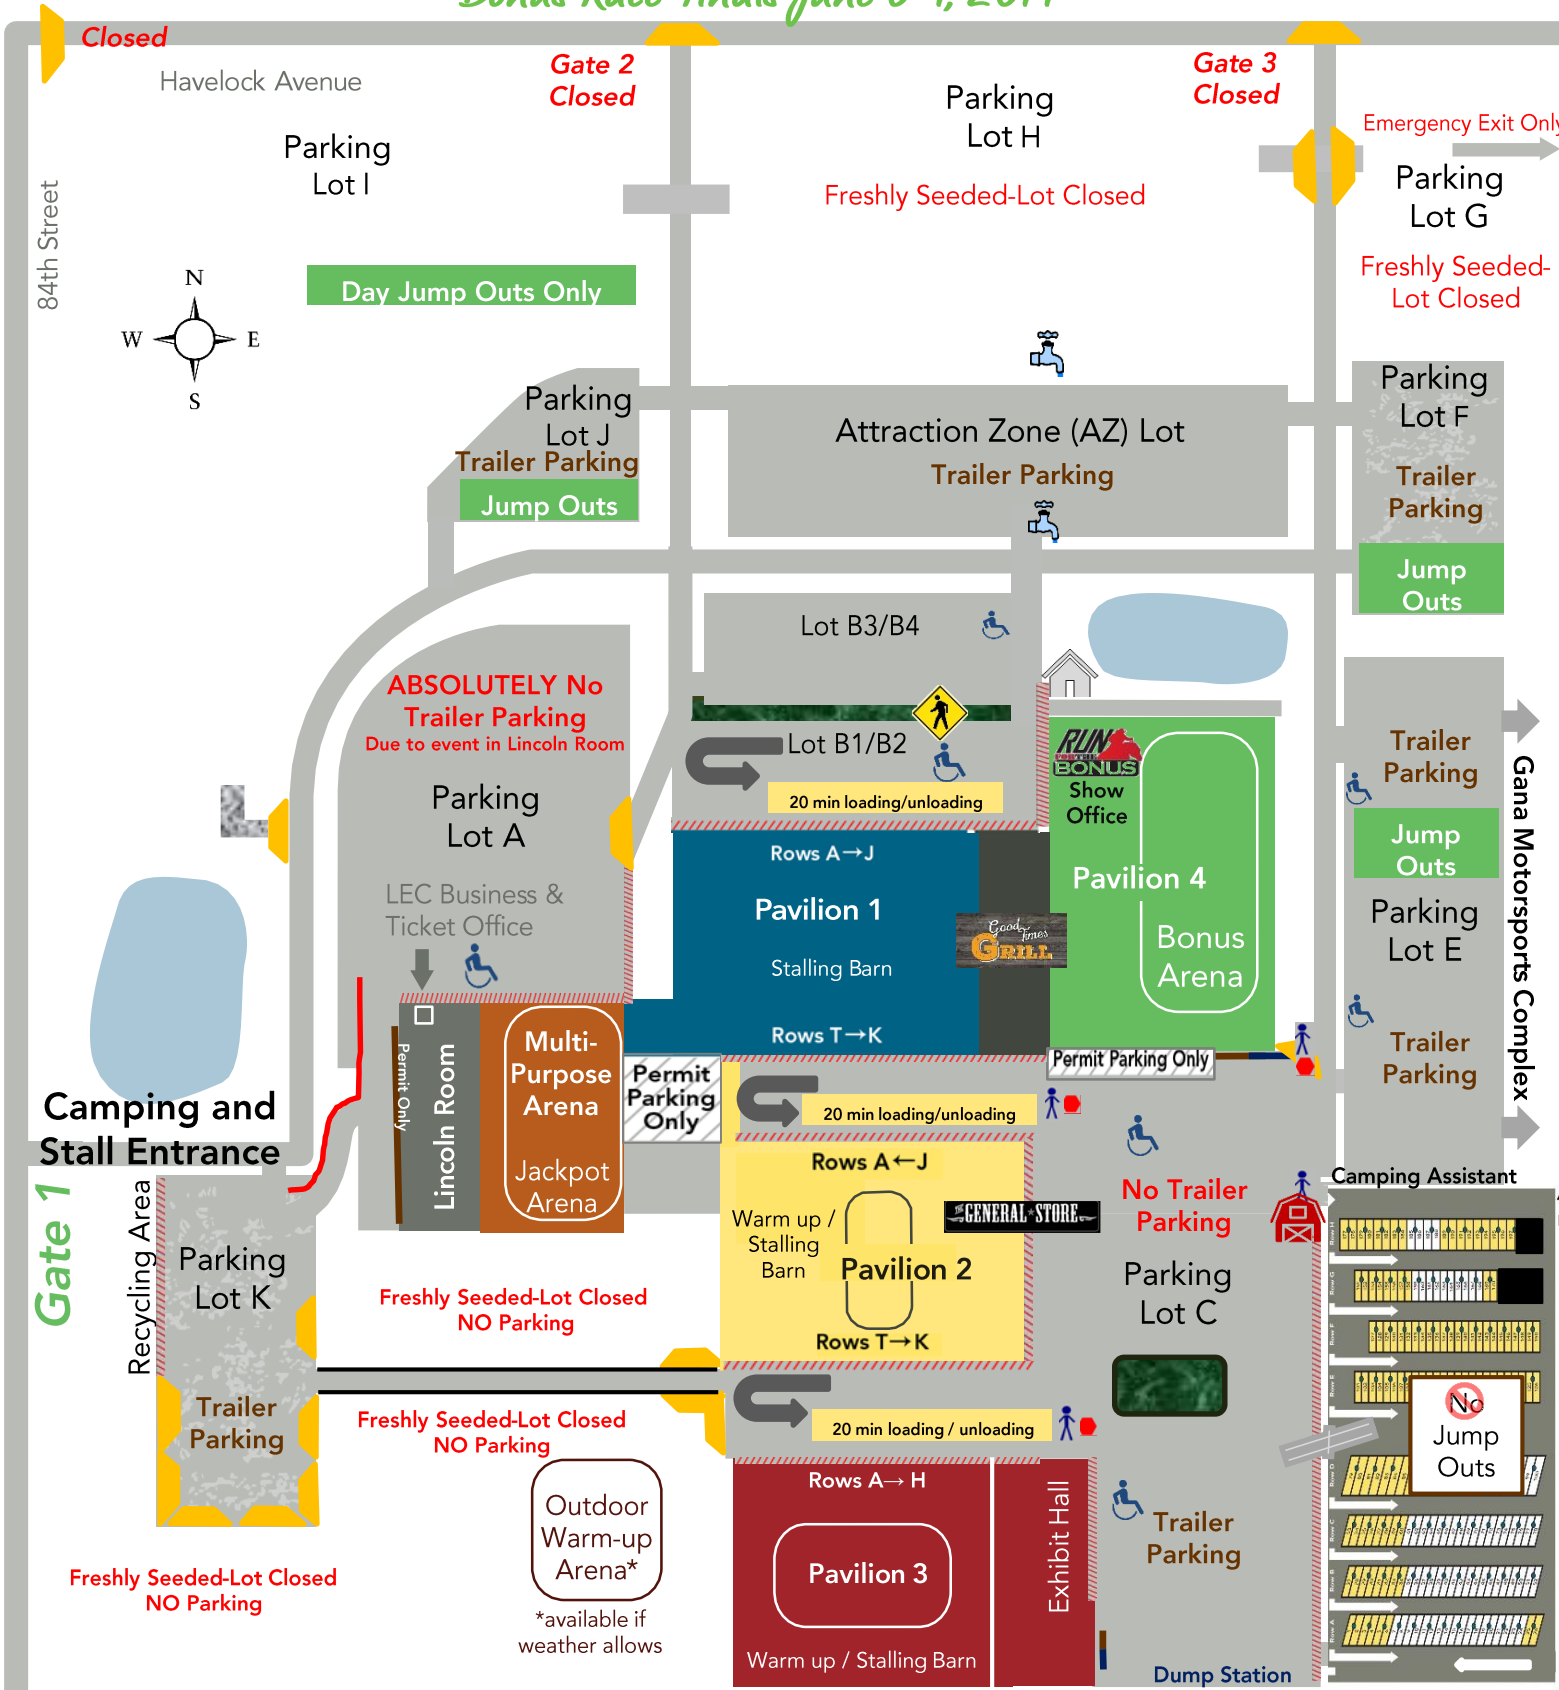

Bonus Race Finals June 6-9, 2019

Gate 1

Freshly Seeded-Lot Closed NO Parking

Freshly Seeded-Lot Closed NO Parking

Freshly Seeded-Lot Closed NO Parking

Outdoor Warm-up Arena*
*available if weather allows

- Campground Building
- Parking Guard – have stall # or site # ready
- Concrete barriers-no access
- Fire Lane-no stopping, use designated loading areas
- Fire truck quick entry-keep clear
- Asphalt
- Gravel
- Permit Parking
- Handicapped parking
- Water